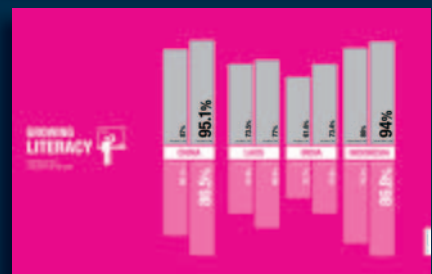

Asia Beyond Growth

Urbanization in the World's Fastest-changing Continent

Title Asia Beyond Growth
Subtitle EDAW
Size 9" x 7" portrait
Pages 400
Binding Softbound
Publication Date Spring 2009
Photographs 400 color / 200 black and white
Illustrations 50
ISBN 978-0-9795395-1-0
Weight 1.5 kg
Price USD \$40 / £30
Rights World Rights available